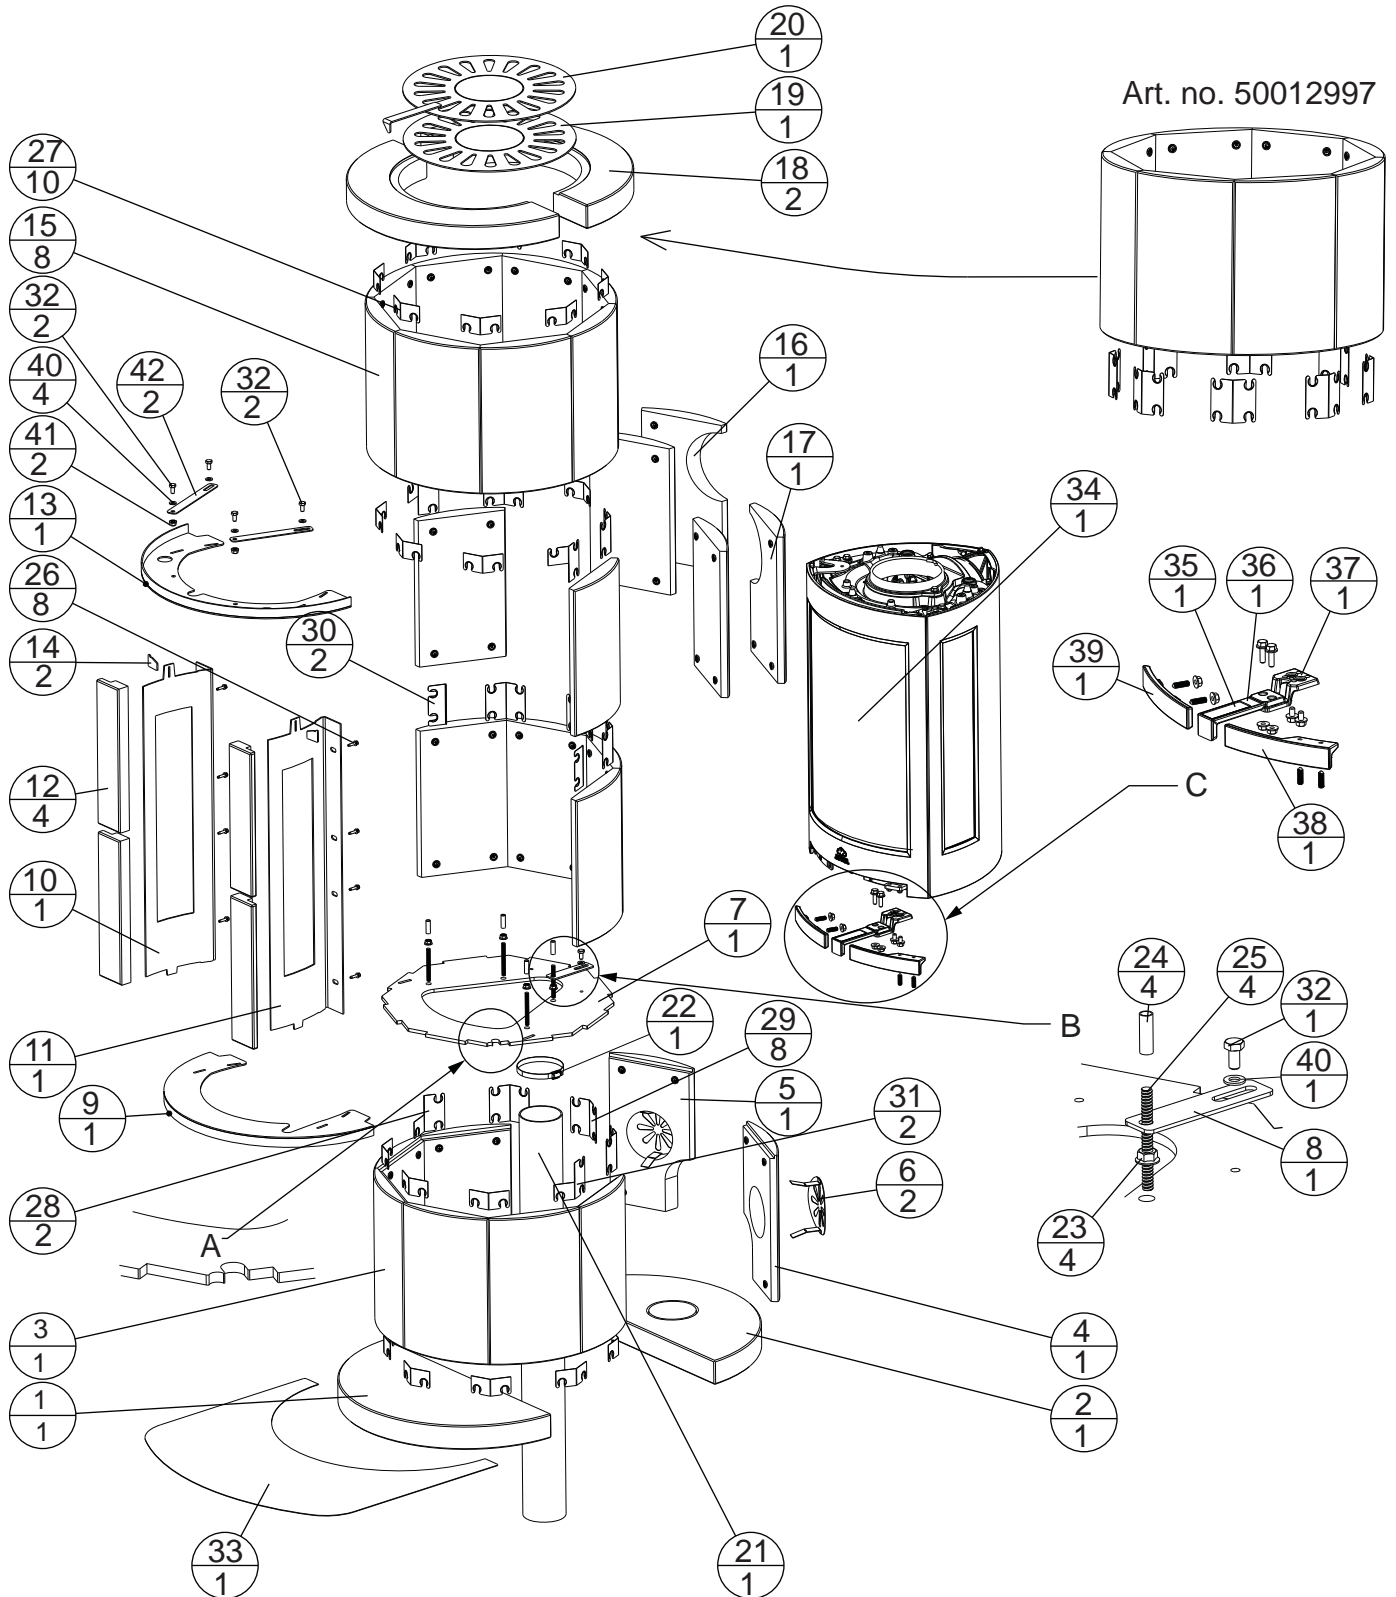

Art. no. 50012997

Partlist, Jøtul F 162 Advance		
Jøtul AS Fredrikstad, Norway	Draw. no: Sheet 1/1 900224-P01	Date: 21.04.2017