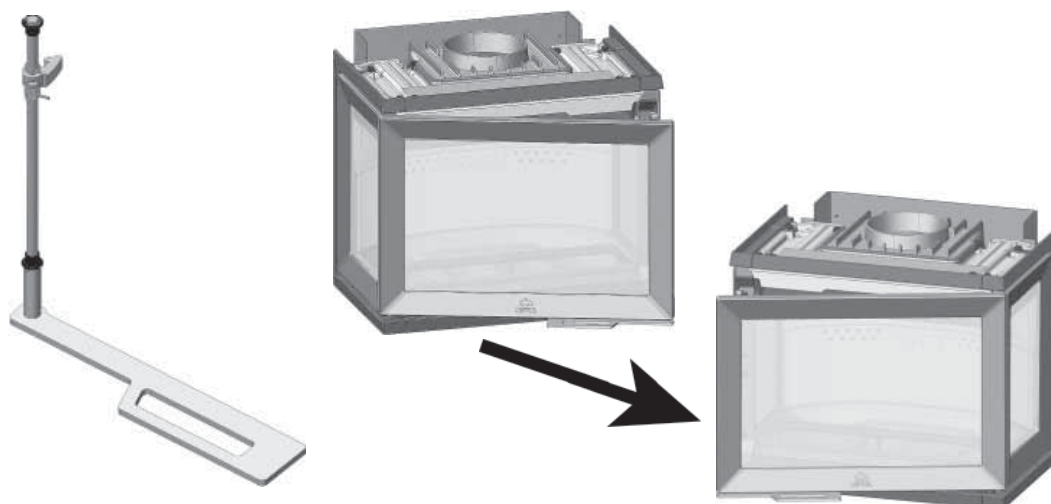

Dørlås komplett høyrehengslet/ Door lock complete right-hinged

Jøtul I 520/I 620
Manual version P01

NO - Monteringsanvisning
GB - Installation Instructions

Art. no. 50045754

*Manualene må oppbevares under hele produktets levetid.
The manuals which are enclosed with the product must be kept throughout the product's entire service life.*